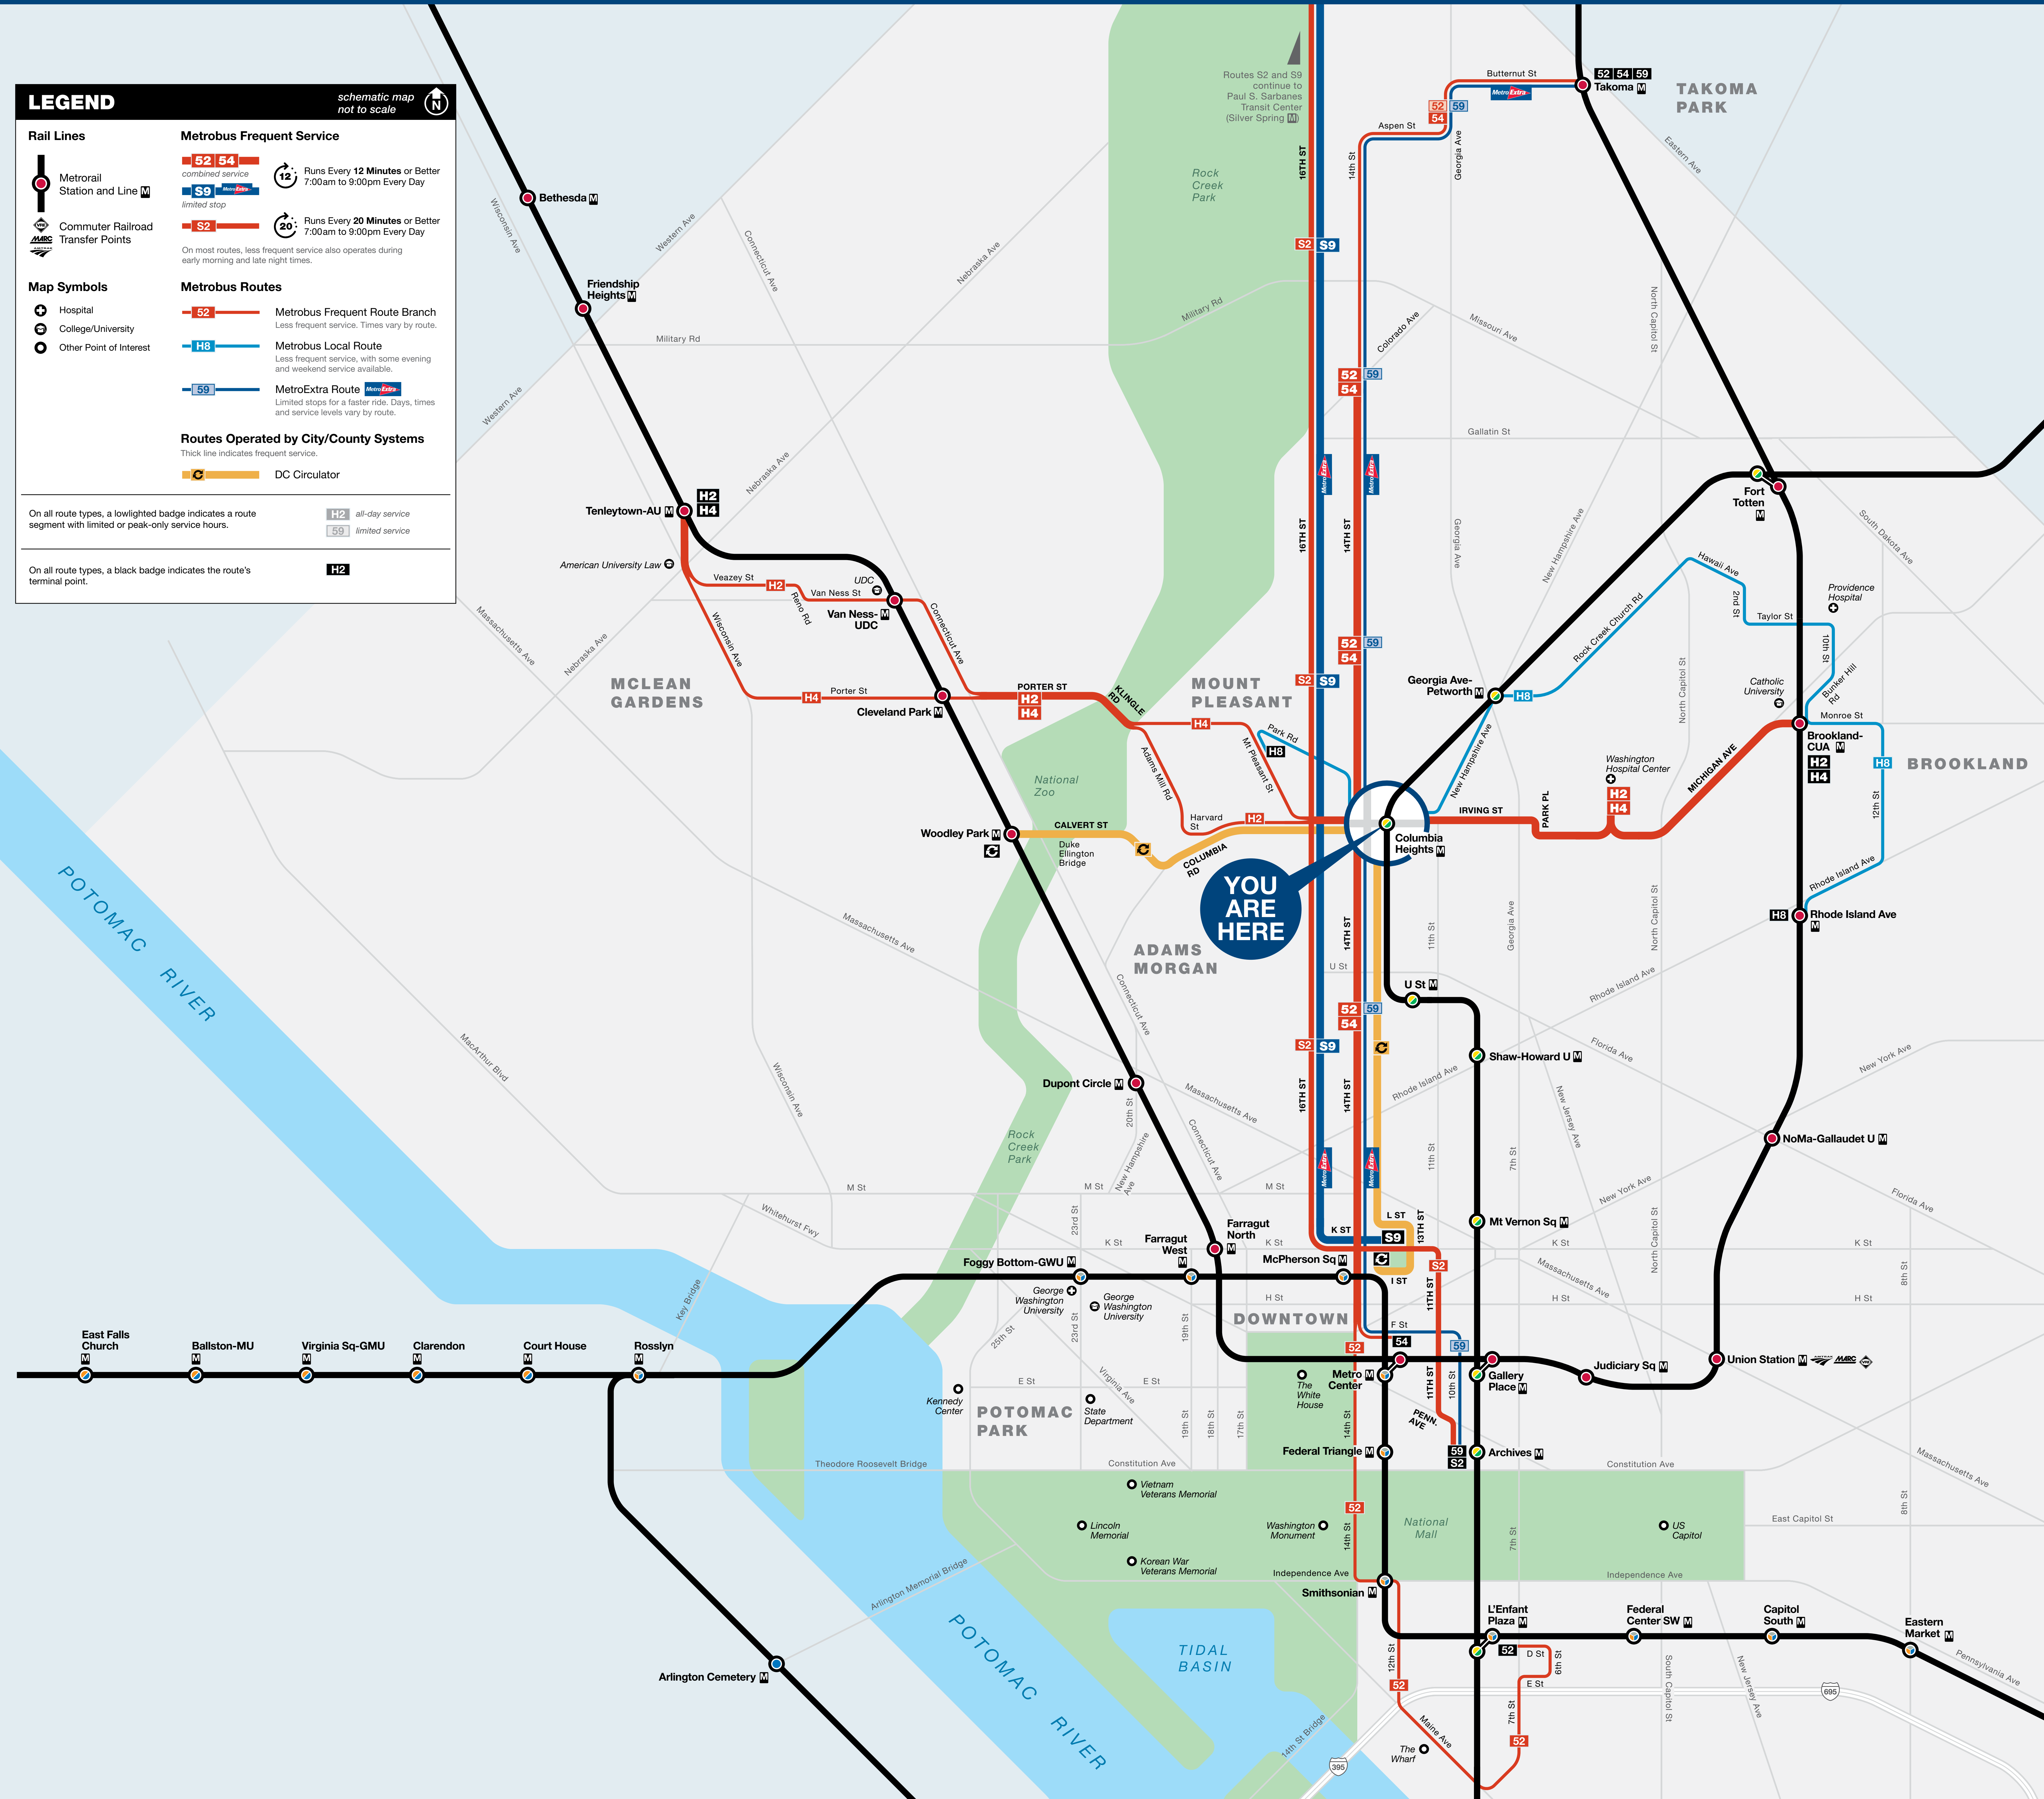

Bus Service from Columbia Heights

LEGEND schematic map not to scale

Rail Lines

- MetroRail Station and Line
- Commuter Railroad Transfer Points

Map Symbols

- Hospital
- College/University
- Other Point of Interest

Metrobus Frequent Service

- S2, S4** Runs Every 12 Minutes or Better 7:00am to 9:00pm Every Day
- S9** limited stop Runs Every 20 Minutes or Better 7:00am to 9:00pm Every Day

Metrobus Routes

- S2** Metrobus Frequent Route Branch Less frequent service. Times vary by route.
- H2, H4** Metrobus Local Route Less frequent service, with some evening and weekend service available.
- S9** MetroExtra Route Limited stops for a faster ride. Days, times and service levels vary by route.

Routes Operated by City/County Systems

- C** DC Circulator

On all route types, a lowlighted badge indicates a route segment with limited or peak-only service hours.

On all route types, a black badge indicates the route's terminal point.