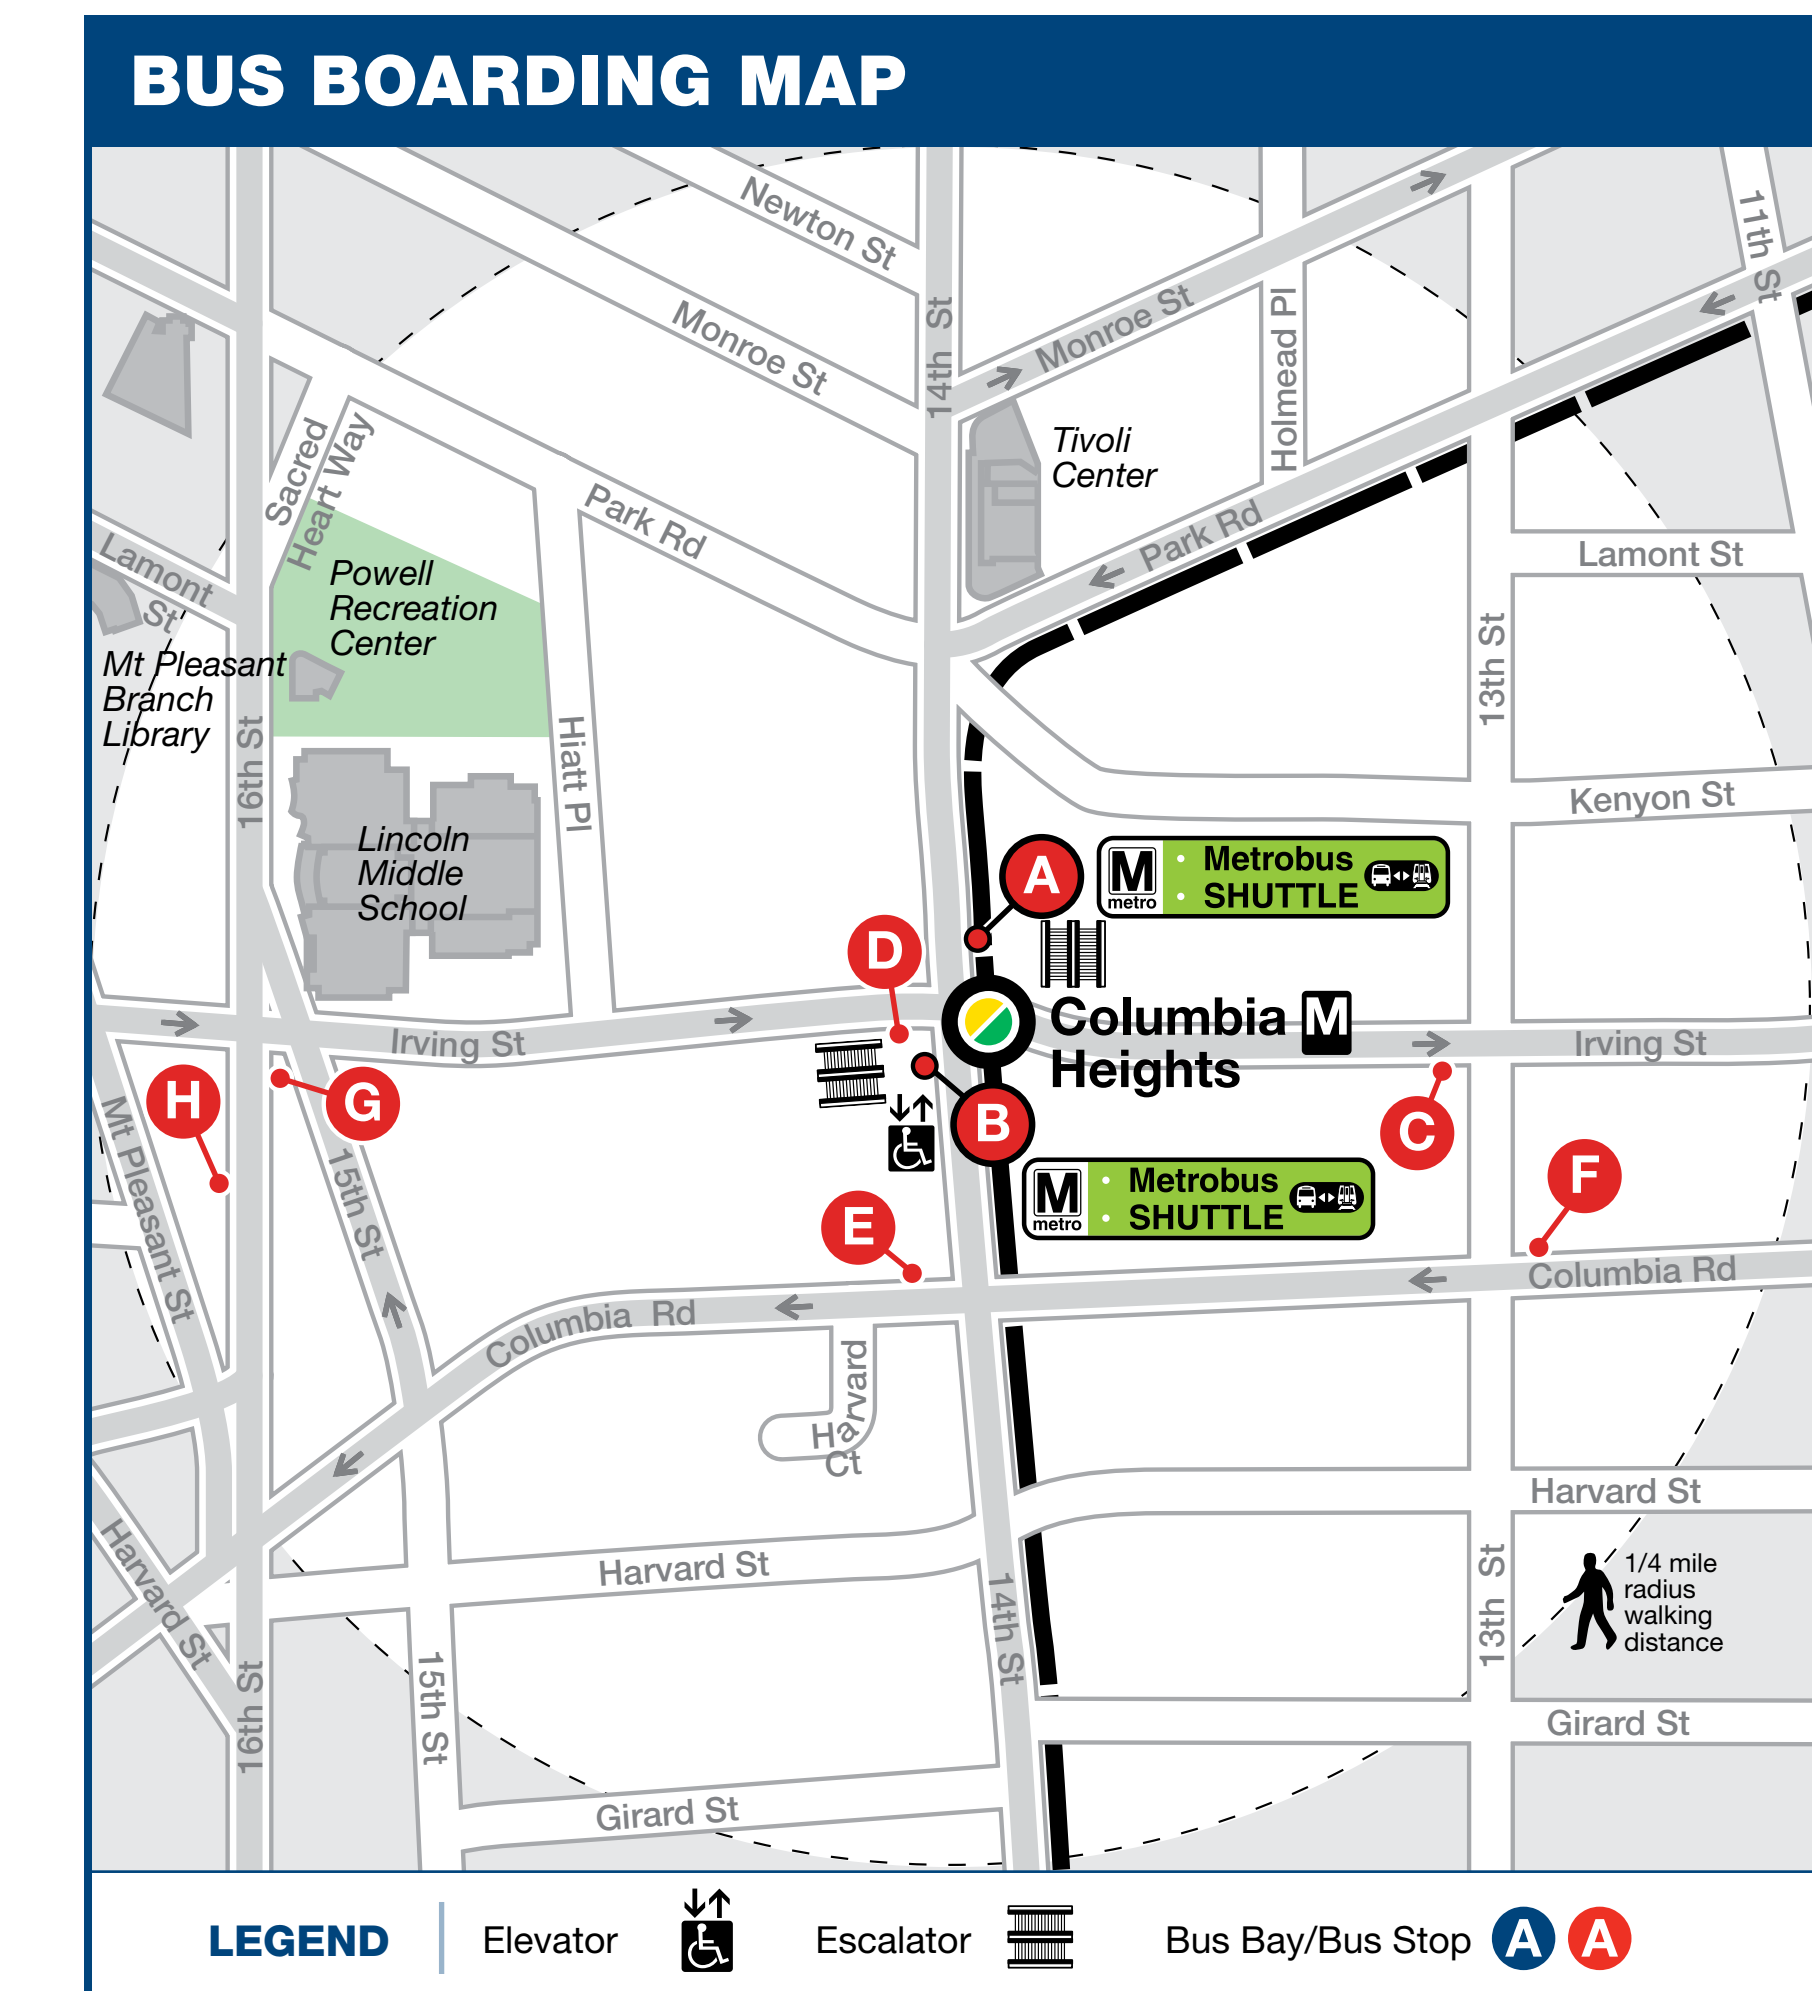

Bus service is subject to change. Check wmata.com for updates.

metroAlerts

Through MetroAlerts, you can be notified of Metro service disruptions via email or text messages. MetroAlerts can be sent to computers, cellular phones, pagers or personal digital assistants capable of receiving data. MetroAlerts are limited to 140 characters to prevent them from being truncated when received as text messages. If further information on the incident is available, it is published on the website and a link to that information is included in the MetroAlert.

KNOW MORE. KNOW FIRST.

Sign up today at wmata.com/MetroAlerts

information wmata.com | 202-637-7000 | 202-638-3780

Para busETA y información general, llame al 202-637-7000 (TTY 202-638-3780) o visite wmata.com.

metroAlerts

Sign up today at wmata.com/MetroAlerts

Metro is accessible. Metro es accesible. 메트로는 접속 가능합니다.